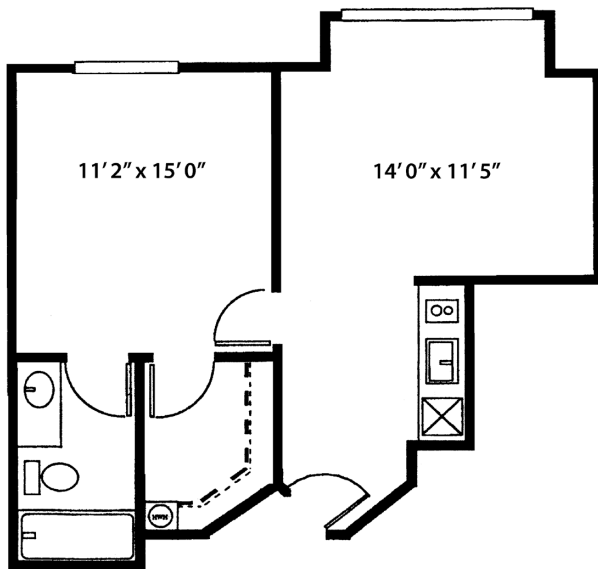

Sample Floor Plans

You'll find a variety of floor plans at Independence Village Olde Raleigh, ranging from studios to large two-bedroom apartments.

One Bedroom

The Birch - 488 sq. ft. approx.

The Cottonwood - 500 sq. ft. approx.

The Magnolia - 555 sq. ft. approx.

The Maple - 604 sq. ft. approx.

More floor plans on reverse

**Independence
Village**
of Olde Raleigh

3113 Charles B. Root Wynd
Raleigh, NC 27612
919-781-8226 ph | 919-783-7848 fx
www.IndependenceVillageOfOldeRaleigh.com
A Capital Senior Living Community

Sample Floor Plans

Studios

The Cedar - 311 sq. ft. approx.

The Elm - 341 sq. ft. approx.

The Pine - 377 sq. ft. approx.

Two Bedrooms

The Willow - 712 sq. ft. approx.

The Oak - 753 sq. ft. approx.

More floor plans on reverse