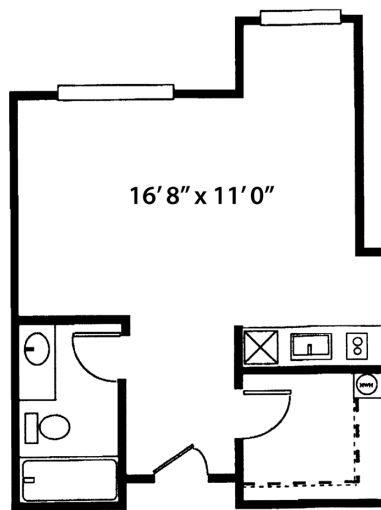

Sample Floor Plans

You'll find a variety of floor plans at Independence Village Olde Raleigh, ranging from studios to large two-bedroom apartments.

One Bedroom

The Birch - 488 sq. ft. approx.

The Cottonwood - 500 sq. ft. approx.

The Magnolia - 555 sq. ft. approx.

The Maple - 604 sq. ft. approx.

More floor plans on reverse

**Independence
Village**
of Olde Raleigh

3113 Charles B. Root Wynd
Raleigh, NC 27612
919-781-8226 ph | 919-783-7848 fx
www.IndependenceVillageOfOldeRaleigh.com
A Capital Senior Living Community

Sample Floor Plans

Studios

The Cedar - 311 sq. ft. approx.

The Elm - 341 sq. ft. approx.

The Pine - 377 sq. ft. approx.

Two Bedrooms

The Willow - 712 sq. ft. approx.

The Oak - 753 sq. ft. approx.

More floor plans on reverse