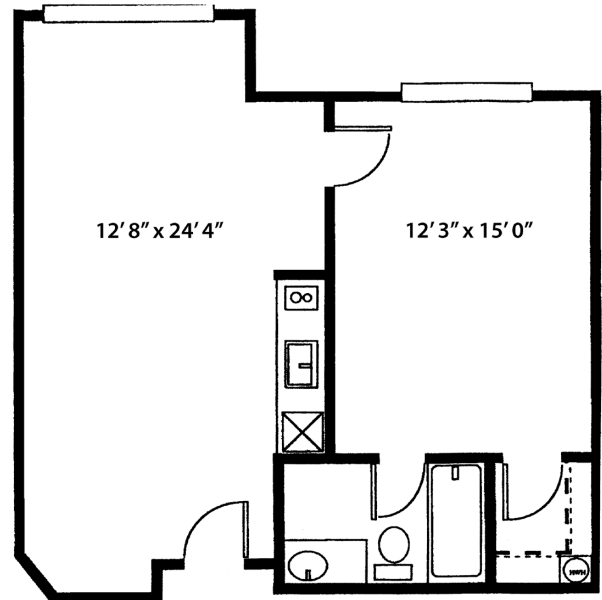

Sample Floor Plans

You'll find a variety of floor plans at Independence Village Olde Raleigh, ranging from studios to large two-bedroom apartments.

One Bedroom

The Birch - 488 sq. ft. approx.

The Cottonwood - 500 sq. ft. approx.

The Magnolia - 555 sq. ft. approx.

The Maple - 604 sq. ft. approx.

More floor plans on reverse

**Independence
Village**
of Olde Raleigh

3113 Charles B. Root Wynd
Raleigh, NC 27612
919-781-8226 ph | 919-783-7848 fx
www.IndependenceVillageOfOldeRaleigh.com
A Capital Senior Living Community

Sample Floor Plans

Studios

The Cedar - 311 sq. ft. approx.

The Elm - 341 sq. ft. approx.

The Pine - 377 sq. ft. approx.

Two Bedrooms

The Willow - 712 sq. ft. approx.

The Oak - 753 sq. ft. approx.

More floor plans on reverse