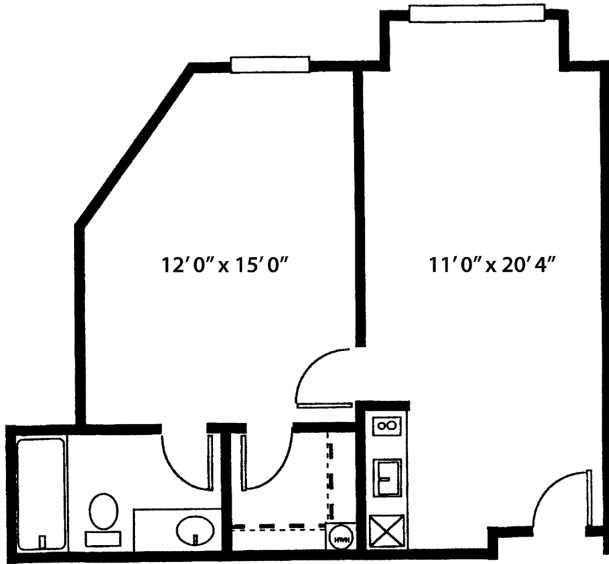

Sample Floor Plans

You'll find a variety of floor plans at Independence Village Olde Raleigh, ranging from studios to large two-bedroom apartments.

One Bedroom

The Birch - 488 sq. ft. approx.

The Cottonwood - 500 sq. ft. approx.

The Magnolia - 555 sq. ft. approx.

The Maple - 604 sq. ft. approx.

More floor plans on reverse

**Independence
Village**
of Olde Raleigh

3113 Charles B. Root Wynd
Raleigh, NC 27612
919-781-8226 ph | 919-783-7848 fx
www.IndependenceVillageOfOldeRaleigh.com
A Capital Senior Living Community

Sample Floor Plans

Studios

The Cedar - 311 sq. ft. approx.

The Elm - 341 sq. ft. approx.

The Pine - 377 sq. ft. approx.

Two Bedrooms

The Willow - 712 sq. ft. approx.

The Oak - 753 sq. ft. approx.

More floor plans on reverse