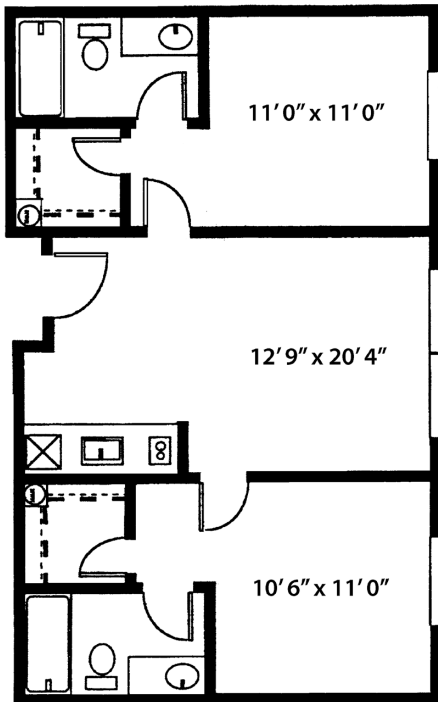

Sample Floor Plans

You'll find a variety of floor plans at Independence Village Olde Raleigh, ranging from studios to large two-bedroom apartments.

One Bedroom

The Birch - 488 sq. ft. approx.

The Cottonwood - 500 sq. ft. approx.

The Magnolia - 555 sq. ft. approx.

The Maple - 604 sq. ft. approx.

More floor plans on reverse

**Independence
Village**
of Olde Raleigh

3113 Charles B. Root Wynd
Raleigh, NC 27612
919-781-8226 ph | 919-783-7848 fx
www.IndependenceVillageOfOldeRaleigh.com
A Capital Senior Living Community

Sample Floor Plans

Studios

The Cedar - 311 sq. ft. approx.

The Elm - 341 sq. ft. approx.

The Pine - 377 sq. ft. approx.

Two Bedrooms

The Willow - 712 sq. ft. approx.

The Oak - 753 sq. ft. approx.

More floor plans on reverse