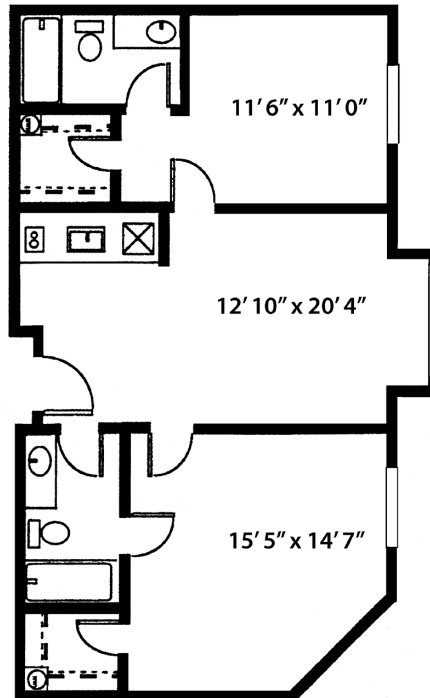

Sample Floor Plans

You'll find a variety of floor plans at Independence Village Olde Raleigh, ranging from studios to large two-bedroom apartments.

One Bedroom

The Birch - 488 sq. ft. approx.

The Cottonwood - 500 sq. ft. approx.

The Magnolia - 555 sq. ft. approx.

The Maple - 604 sq. ft. approx.

More floor plans on reverse

**Independence
Village**
of Olde Raleigh

3113 Charles B. Root Wynd
Raleigh, NC 27612
919-781-8226 ph | 919-783-7848 fx
www.IndependenceVillageOfOldeRaleigh.com
A Capital Senior Living Community

Sample Floor Plans

Studios

The Cedar - 311 sq. ft. approx.

The Elm - 341 sq. ft. approx.

The Pine - 377 sq. ft. approx.

Two Bedrooms

The Willow - 712 sq. ft. approx.

The Oak - 753 sq. ft. approx.

More floor plans on reverse