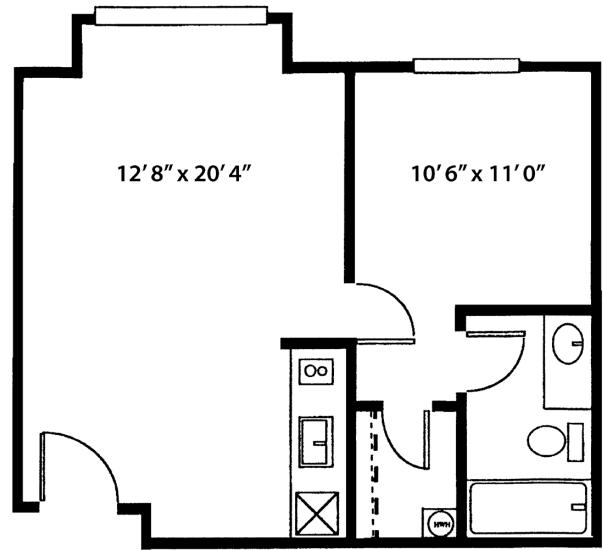

Sample Floor Plans

You'll find a variety of floor plans at Independence Village Olde Raleigh, ranging from studios to large two-bedroom apartments.

One Bedroom

The Birch - 488 sq. ft. approx.

The Cottonwood - 500 sq. ft. approx.

The Magnolia - 555 sq. ft. approx.

The Maple - 604 sq. ft. approx.

More floor plans on reverse

**Independence
Village**
of Olde Raleigh

3113 Charles B. Root Wynd
Raleigh, NC 27612
919-781-8226 ph | 919-783-7848 fx
www.IndependenceVillageOfOldeRaleigh.com
A Capital Senior Living Community

Sample Floor Plans

Studios

The Cedar - 311 sq. ft. approx.

The Elm - 341 sq. ft. approx.

The Pine - 377 sq. ft. approx.

Two Bedrooms

The Willow - 712 sq. ft. approx.

The Oak - 753 sq. ft. approx.

More floor plans on reverse