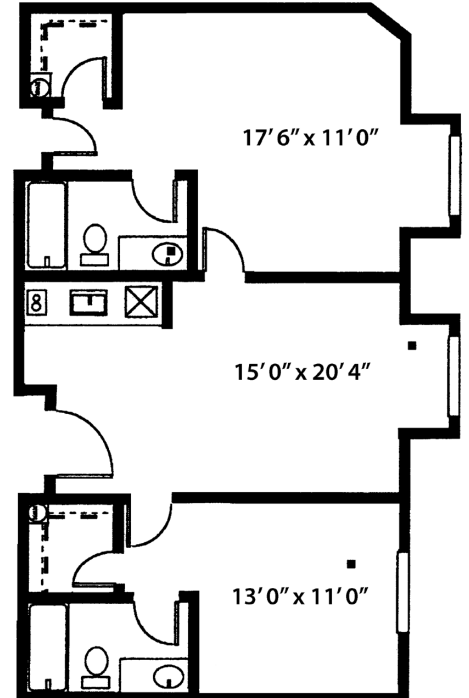

Sample Floor Plans

You'll find a variety of floor plans at Independence Village Olde Raleigh, ranging from studios to large two-bedroom apartments.

One Bedroom

The Birch - 488 sq. ft. approx.

The Cottonwood - 500 sq. ft. approx.

The Magnolia - 555 sq. ft. approx.

The Maple - 604 sq. ft. approx.

More floor plans on reverse

**Independence
Village**
of Olde Raleigh

3113 Charles B. Root Wynd
Raleigh, NC 27612
919-781-8226 ph | 919-783-7848 fx
www.IndependenceVillageOfOldeRaleigh.com
A Capital Senior Living Community

Sample Floor Plans

Studios

The Cedar - 311 sq. ft. approx.

The Elm - 341 sq. ft. approx.

The Pine - 377 sq. ft. approx.

Two Bedrooms

The Willow - 712 sq. ft. approx.

The Oak - 753 sq. ft. approx.

More floor plans on reverse