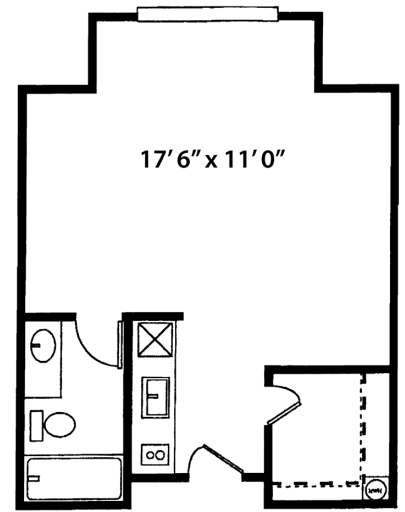

Sample Floor Plans

You'll find a variety of floor plans at Independence Village Olde Raleigh, ranging from studios to large two-bedroom apartments.

One Bedroom

The Birch - 488 sq. ft. approx.

The Cottonwood - 500 sq. ft. approx.

Sample Floor Plans

Studios

The Cedar - 311 sq. ft. approx.

The Elm - 341 sq. ft. approx.

The Pine - 377 sq. ft. approx.

Two Bedrooms

The Willow - 712 sq. ft. approx.

The Oak - 753 sq. ft. approx.