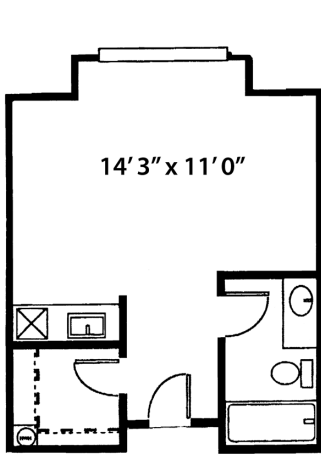

Sample Floor Plans

You'll find a variety of floor plans at Independence Village Olde Raleigh, ranging from studios to large two-bedroom apartments.

One Bedroom

The Birch - 488 sq. ft. approx.

The Cottonwood - 500 sq. ft. approx.

The Magnolia - 555 sq. ft. approx.

The Maple - 604 sq. ft. approx.

More floor plans on reverse

**Independence
Village**
of Olde Raleigh

3113 Charles B. Root Wynd
Raleigh, NC 27612
919-781-8226 ph | 919-783-7848 fx
www.IndependenceVillageOfOldeRaleigh.com
A Capital Senior Living Community

Sample Floor Plans

Studios

The Cedar - 311 sq. ft. approx.

The Elm - 341 sq. ft. approx.

The Pine - 377 sq. ft. approx.

Two Bedrooms

The Willow - 712 sq. ft. approx.

The Oak - 753 sq. ft. approx.